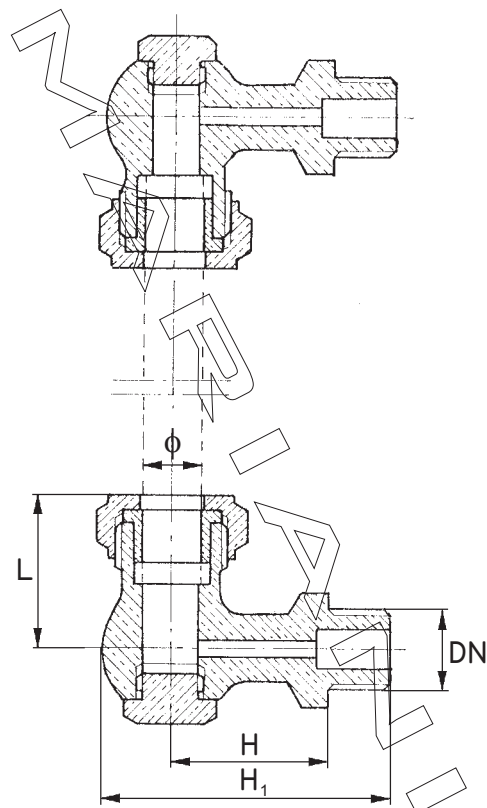

**INDICATORE DI LIVELLO PER OLIO C/CUSTODIA -
OTTONE NICHELATO - PN 16**

**OIL GAUGES RIGHT ANGLE TYPE WITH CUSTODY -
NICHEL PLATED BRASS - 100 LBS**

5

**WORKING
PRESSURES**
W.O.G. NON SHOCK
225 p.s.i.

MATERIAL: BRASS ASTM B16
THREADING: GAS (ISO 7/1 Rp)

DN	1/4"	3/8" - 1/2"
H	40-60-80-100-120 150-200-250-300	80-100-120-150 200-250-300

INDICATORE DI LIVELLO A PASSAGGIO LIBERO - OTTONE - PN 16
FREE-WAY LEVEL GAUGE - BRASS - 100 LBS

15

**WORKING
PRESSURES**
W.O.G. NON SHOCK
225 p.s.i.

MATERIAL: BRASS ASTM B16
THREADING: GAS (ISO 7/1 Rp)
NPT (ANSI B1.20.1)

DN	1/4"	3/8"	1/2"
ϕ	10	13	16
L	31	31	32
H ₁	50	50	60
H	27	28	34
Kg	0.30	0.30	0.50