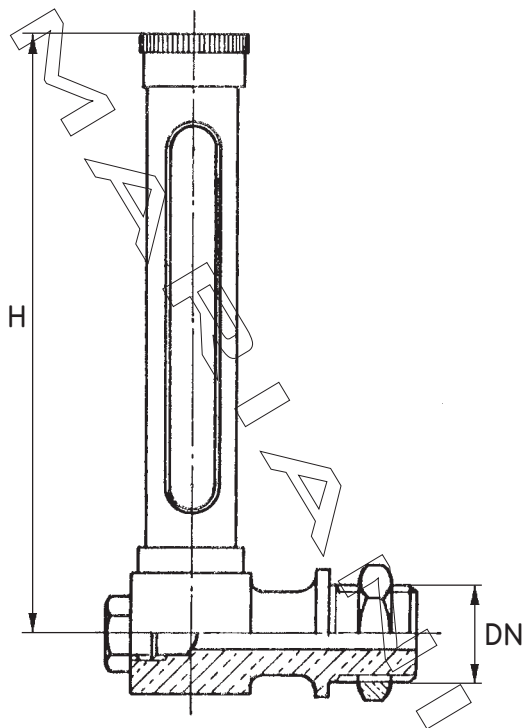

**INDICATORE DI LIVELLO PER OLIO C/CUSTODIA -
OTTONE NICHELATO - PN 16**

**OIL GAUGES RIGHT ANGLE TYPE WITH CUSTODY -
NICHEL PLATED BRASS - 100 LBS**

5

**WORKING
PRESSURES**
W.O.G. NON SHOCK
225 p.s.i.

MATERIAL: BRASS ASTM B16
THREADING: GAS (ISO 7/1 Rp)

DN	1/4"	3/8" - 1/2"
H	40-60-80-100-120 150-200-250-300	80-100-120-150 200-250-300

INDICATORE DI LIVELLO A PASSAGGIO LIBERO - OTTONE - PN 16
FREE-WAY LEVEL GAUGE - BRASS - 100 LBS

15

**WORKING
PRESSURES**
W.O.G. NON SHOCK
225 p.s.i.

MATERIAL: BRASS ASTM B16
THREADING: GAS (ISO 7/1 Rp)
NPT (ANSI B1.20.1)

DN	1/4"	3/8"	1/2"
ϕ	10	13	16
L	31	31	32
H ₁	50	50	60
H	27	28	34
Kg	0.30	0.30	0.50